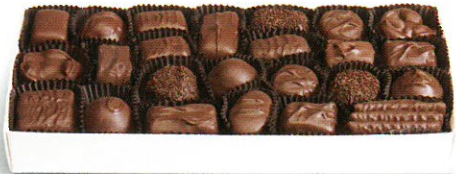

See's CANDIES®

2016 Winter Fundraising Program

Assorted Chocolates

Milk and dark decadence.
Delivered in holiday wrap.

1 lb \$19.30 #318
2 lb \$38.60 #319

Nuts & Chews

Yummy, crunchy and chewy.
Delivered in holiday wrap.

1 lb \$19.30 #334
2 lb \$38.60 #335

Milk Chocolates

Pure milk chocolate goodness.
Delivered in holiday wrap.

1 lb \$19.30 #326

Dark Chocolates

A taste of cacao in every bite.
Delivered in holiday wrap.

1 lb \$19.30 #330