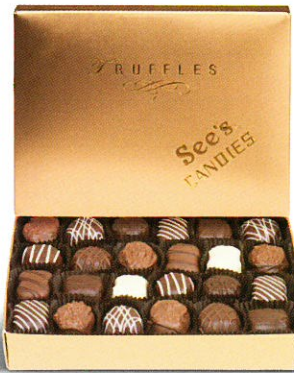

See's CANDIES®

2016 Winter Fundraising Program

Assorted Chocolates

Milk and dark decadence.
Delivered in holiday wrap.

1 lb \$19.30 #318
2 lb \$38.60 #319

Nuts & Chews

Yummy, crunchy and chewy.
Delivered in holiday wrap.

1 lb \$19.30 #334
2 lb \$38.60 #335

Milk Chocolates

Pure milk chocolate goodness.
Delivered in holiday wrap.

1 lb \$19.30 #326

Dark Chocolates

A taste of cacao in every bite.
Delivered in holiday wrap.

1 lb \$19.30 #330

Polar Pals Box

The ultimate stocking stuffer.

4 oz \$7.00 #278

Truffles

Wonderfully decadent and rich.

1 lb \$21.80 #902

Peanut Brittle

Buttery, crunchy and irresistible.

1 lb 8 oz \$19.00 #355 KSA

Assorted Lollypops

Vanilla, Butterscotch, Café Latté and Chocolate.

Approximately 30 lollypops.

1 lb 5 oz \$18.50 #296 KSA

Mini Jingle Bells Assortment

An irresistible treat.

4 oz \$7.00 #6976