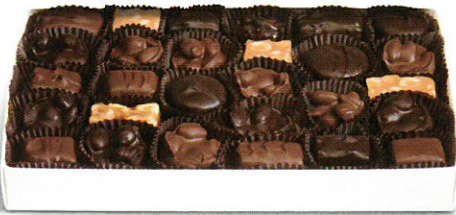

See's CANDIES®

2016 Winter Fundraising Program

Assorted Chocolates

Milk and dark decadence.
Delivered in holiday wrap.

1 lb \$19.30 #318
2 lb \$38.60 #319

Nuts & Chews

Yummy, crunchy and chewy.
Delivered in holiday wrap.

1 lb \$19.30 #334
2 lb \$38.60 #335

Milk Chocolates

Pure milk chocolate goodness.
Delivered in holiday wrap.

1 lb \$19.30 #326

Dark Chocolates

A taste of cacao in every bite.
Delivered in holiday wrap.

1 lb \$19.30 #330