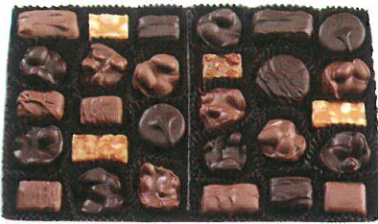

See's CANDIES.

2019 Winter Fundraising

Assorted Chocolates

Milk and dark decadence.
Delivered in seasonal wrap.

1 lb \$21.00 #50318

2 lb \$42.00 #50319

Milk Chocolates

Pure milk chocolate goodness.
Delivered in seasonal wrap.

1 lb \$21.00 #50326

Dark Chocolates

A taste of cacao in every bite.
Delivered in seasonal wrap.

1 lb \$21.00 #50330

Nuts & Chews

Yummy, crunchy and chewy.
Delivered in seasonal wrap.

1 lb \$21.00 #50334

2 lb \$42.00 #50335

Truffles

Wonderfully decadent and rich.

1 lb \$23.90 #902

Assorted Peppermints

Creamy mint treats in milk
and dark chocolate.

8 oz \$10.50 #358

Assorted Molasses Chips

Crispy wafers covered in milk
and dark chocolate.