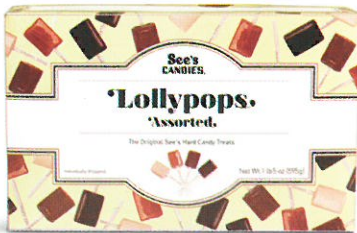

Assorted Lollypops

Vanilla, Butterscotch, Café Latté and Chocolate.
Approximately 30 lollypops.

1 lb 5 oz $20.00 #296