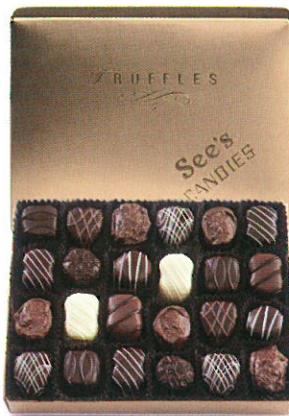

See's CANDIES.

2019 Winter Fundraising

Assorted Chocolates

Milk and dark decadence.
Delivered in seasonal wrap.

1 lb \$21.00 #50318

2 lb \$42.00 #50319

Milk Chocolates

Pure milk chocolate goodness.
Delivered in seasonal wrap.

1 lb \$21.00 #50326

Dark Chocolates

A taste of cacao in every bite.
Delivered in seasonal wrap.

1 lb \$21.00 #50330

Nuts & Chews

Yummy, crunchy and chewy.
Delivered in seasonal wrap.

1 lb \$21.00 #50334

2 lb \$42.00 #50335

Truffles

Wonderfully decadent and rich.

1 lb \$23.90 #902

Assorted Peppermints

Creamy mint treats in milk
and dark chocolate.

8 oz \$10.50 #358

Assorted Molasses Chips

Crispy wafers covered in milk
and dark chocolate.

8 oz \$10.50 #360

Assorted Lollypops

Vanilla, Butterscotch, Café Latté and Chocolate.
Approximately 30 lollypops.

1 lb 5 oz \$20.00 #296

Peanut Brittle

Buttery, crunchy and irresistible.

1 lb 8 oz \$20.80 #355